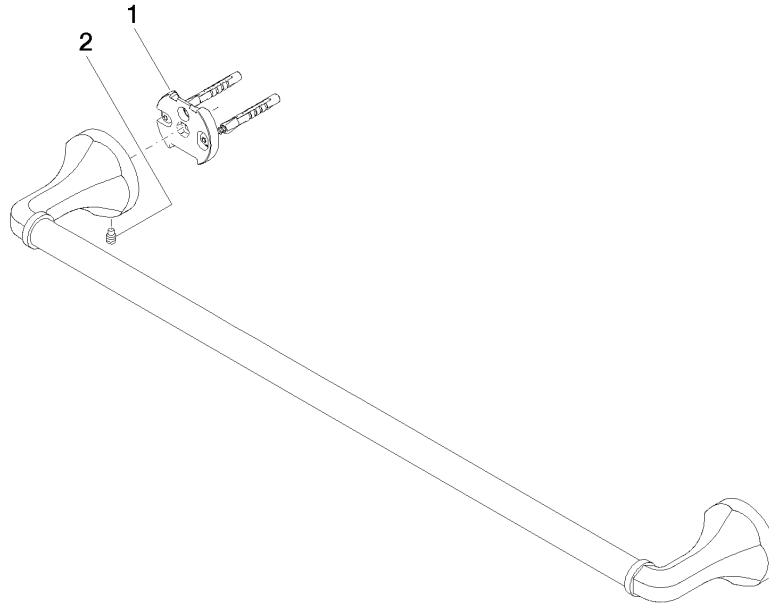

83 060 361

- gauge 600 mm
- width 660mm
- height 60 mm
- rosette Ø 60 mm
- 90mm projection

	Chrome	83 060 361-00
	Brushed Platinum	83 060 361-06
	Platinum	83 060 361-08
	Durabronze (23kt Gold)	83 060 361-09
	Brushed Durabronze (23kt Gold)	83 060 361-28
	Brushed Dark Platinum	83 060 361-99

Recommended miscellaneous

MADISON Mounting for towel bar/tumbler mounting on two sides - 12 358 970 90
 •for towel bar mounting plus towel bar mounting on back.

83 060 361

mm [inches]

83 060 361

Spare parts list

No.	Item Number	Name	Quantity used	Delivery time
1	05 17 97 507 00 90	fixing set	2	2
2	04 31 11 140 00 90	pin	2	2