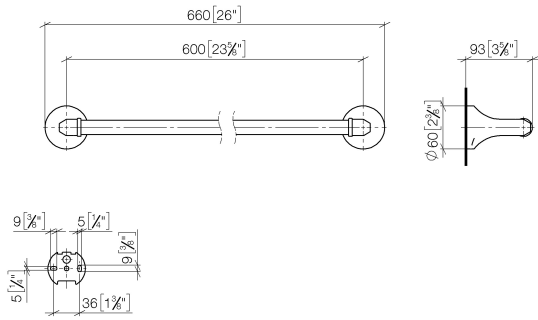

83 060 361

- gauge 600 mm
- width 660mm
- height 60 mm
- rosette Ø 60 mm
- 90mm projection

	Chrome	83 060 361-00
	Brushed Platinum	83 060 361-06
	Platinum	83 060 361-08
	Durabronze (23kt Gold)	83 060 361-09
	Brushed Durabronze (23kt Gold)	83 060 361-28
	Brushed Dark Platinum	83 060 361-99

Recommended miscellaneous

MADISON Mounting for towel bar/tumbler mounting on two sides - 12 358 970 90
 •for towel bar mounting plus towel bar mounting on back.

83 060 361

mm [inches]

83 060 361

Spare parts list

No.	Item Number	Name	Quantity used	Delivery time
1	05 17 97 507 00 90	fixing set	2	2
2	04 31 11 140 00 90	pin	2	2